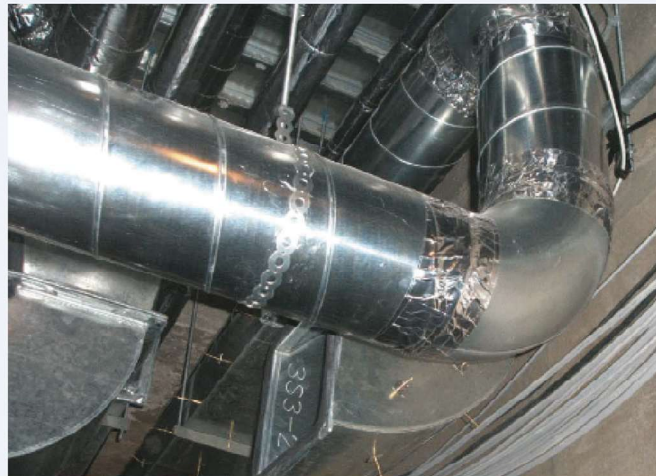

■ Pipe Installation Example

Hospital <Duct for A/C> CB Band for Duct