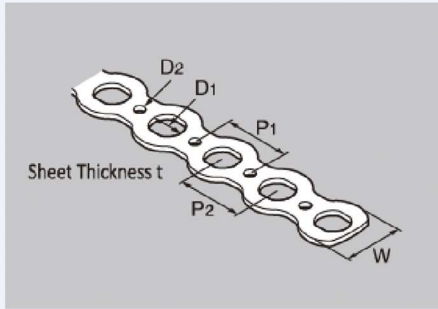

## CB Band for Duct

• This product is a versatile plumbing bracket to be used for such as spiral duct.

• Correspond to a variety plumbing diameters by cutting.

• This product is packing one by one to be easy to use.

⚠ Cannot use for heavy cargo, because this is a hanging plumbing bracket for light cargo.

CBA10

Material	<del>Unchromed(U)</del>	<del>Hot-Dip Galvanizing</del>	Stainless Steel(S)	Hot-Dip Galvanized Steel Sheets (SGCC)
Model No.			S-CB	CB

Model No.	Name	Width W	Length (M)	Sheet Thickness t		D1	D2	P1	P2	Quantity	Delivery Date Confirmation	
				SGCC	S						SGCC	S
CBD	Band for Duct	23	30	0.5	0.5	11	4	25	25	10		